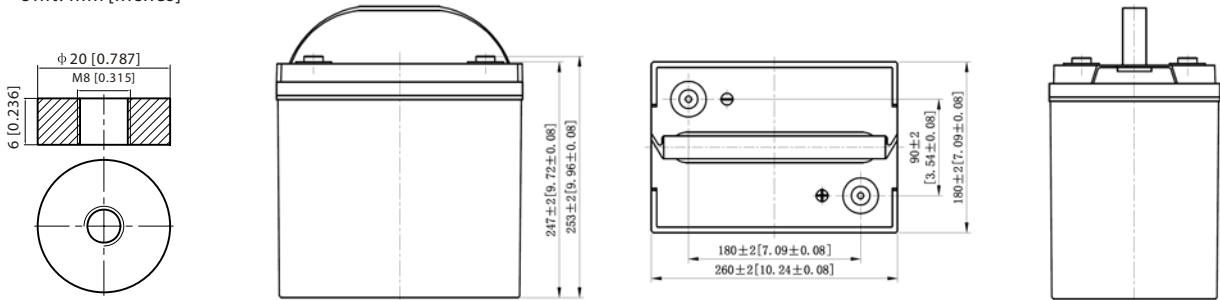

Battery Structure and Size

T11 Terminal

Unit: mm [inches]

Key Features & Benefits

- Maintenance-free sealed construction, spill proof safe and reliable.
- Strength-enhanced ABS container and compressed plate groups better vibration and impact resistant.
- Special Lead-Calcium grid design better corrosion resistant, deep discharge performance, higher capacity and longer cycle life.
- High porosity AGM separator high oxygen recombination rate to ensure minimum gassing.
- Brass insert terminals superior conductivity and high rate discharge performance.
- Low internal resistance high charge acceptance and quick recharge.
- Low self discharge longer shelf life than conventional batteries.